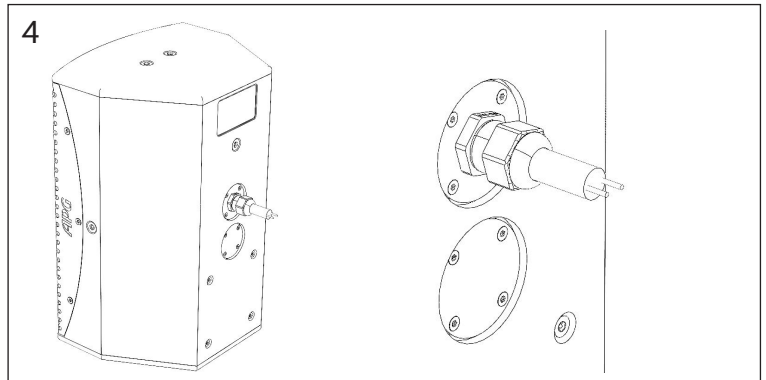

The loudspeakers can be used on the floor or suspended using the appropriate optional accessories.

Take care to ensure the stability and to protect the public from excessive sound levels.

Before use, read the manual available by scanning the code below :